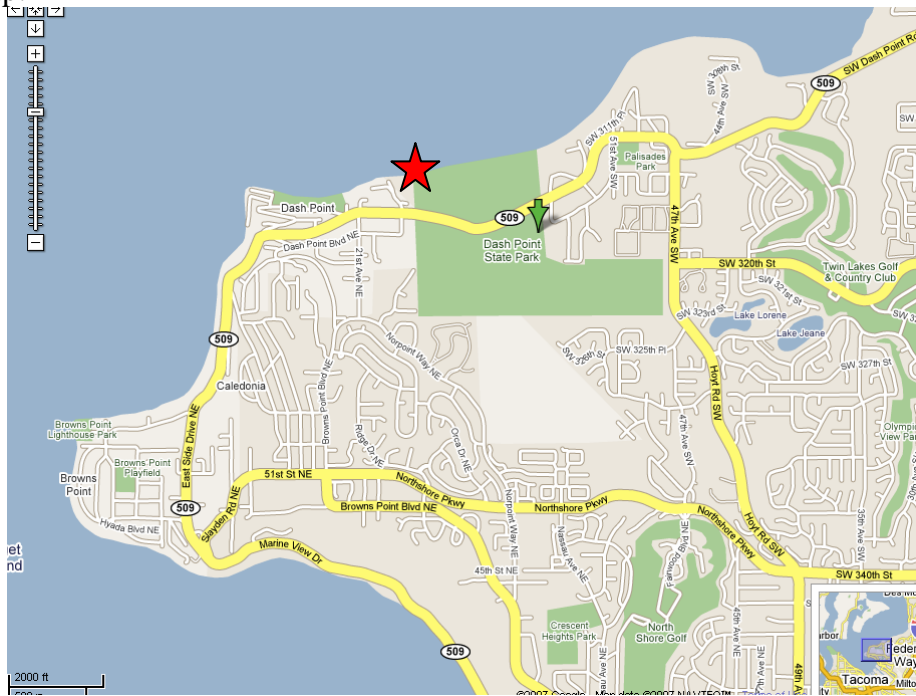

Site #: 1

Site Name: Dash Point State Park

County: King

City: Federal Way

Location: in Dash Point State Park off of SR509 in Federal Way.

Access: park in lower lot. Walk down to beach. Survey site on left hand side of beach (see image)

Notes (e.g. special considerations): easy walk.

Map:

*There is NO visual 300m reference for this site as NO stationary objects are viewable from the survey site.*