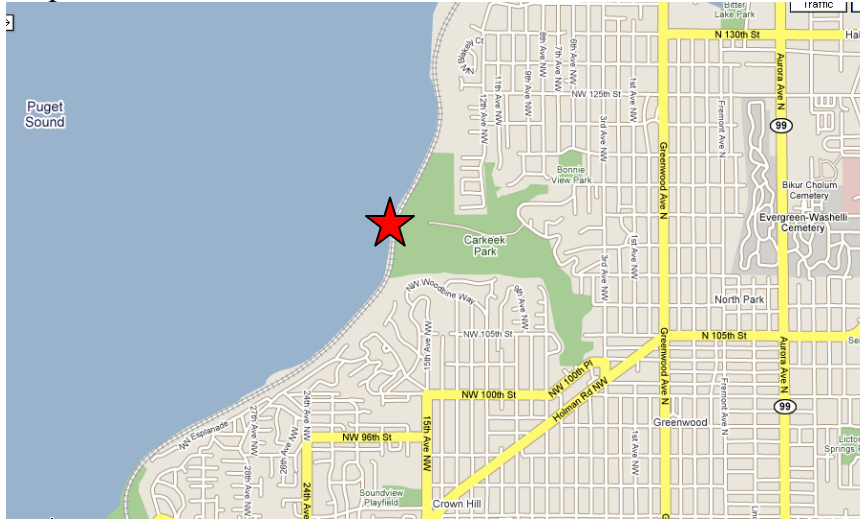

Site #: 25
Site Name: Carkeek Park

County: King
City: Seattle

Location: Park at the lower lot. Walk over tracks, down stairs. Survey site straight out from the trail of sand on the right.
Access: easy walk down stairs with 20 yards of walking on sand.
Notes (e.g. special considerations): none

Map:

Railway light to the north is **340** meters from survey site