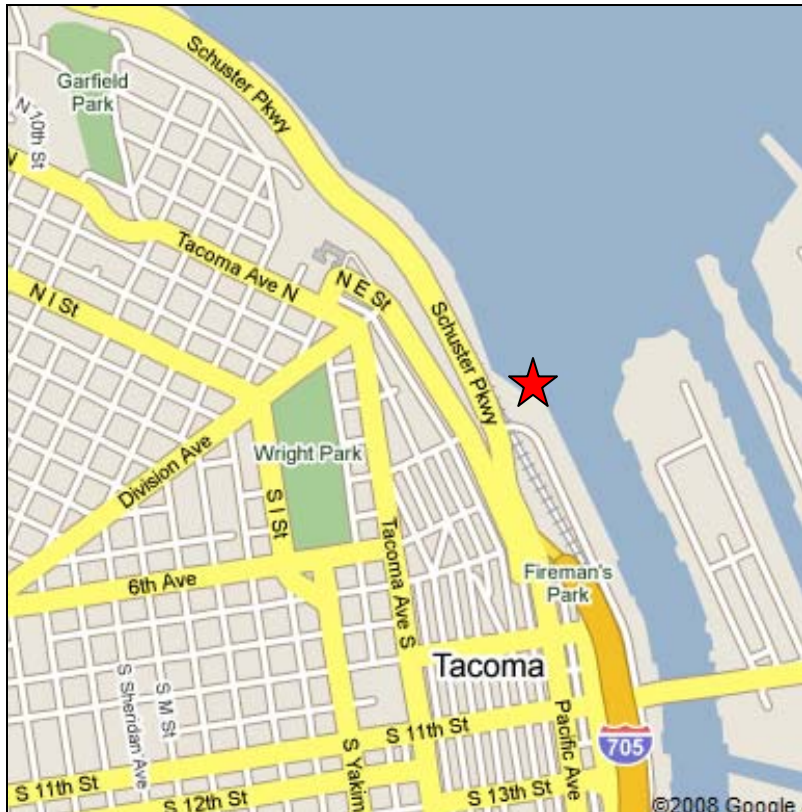

Site #: 50
Site Name: Thea's Park

County: Pierce
City: Tacoma

Location: from Schuster Parkway, take S 4th St exit. Take first left.

Access: lookout on flat cement boardwalk, within 50m from parking lot

Notes (e.g. special considerations): none

Site Location:

The breakwater below is **284** meters from survey site