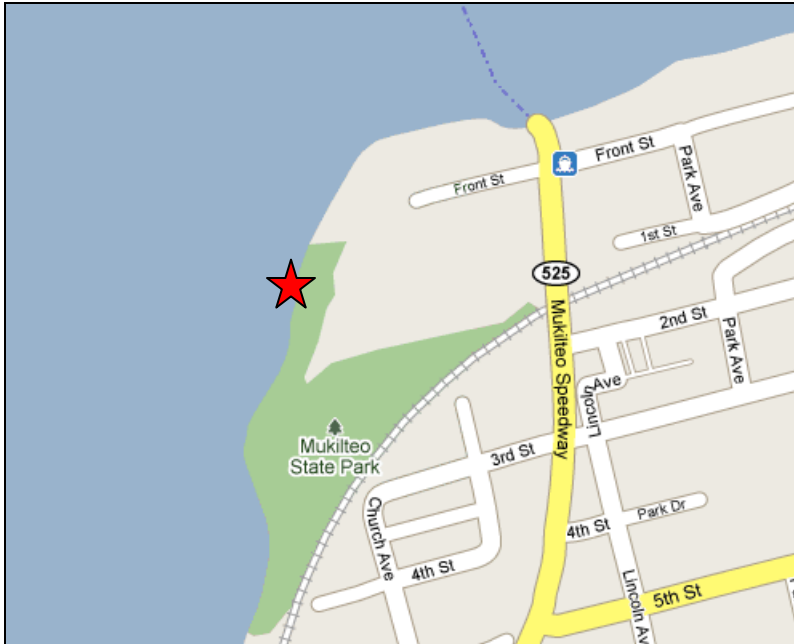

Site #: 61
Site Name: Mukilteo State Park

County: Snohomish
City: Mukilteo

Location: Drive to Mukilteo Ferry Dock (Ferry to Clinton). Take left at stop sign and follow signs into parking lot. Limited free parking is available directly to the south of survey site (closest to beach). Additional free parking is located on southern edge of parking lot (marked on map at park). Site on elevated ground behind kiosk.

Access: Site is within 50m of parking lot on elevated ground

Notes (e.g. special considerations): none

Site Location:

The gray house to the south is **294** meters from survey site