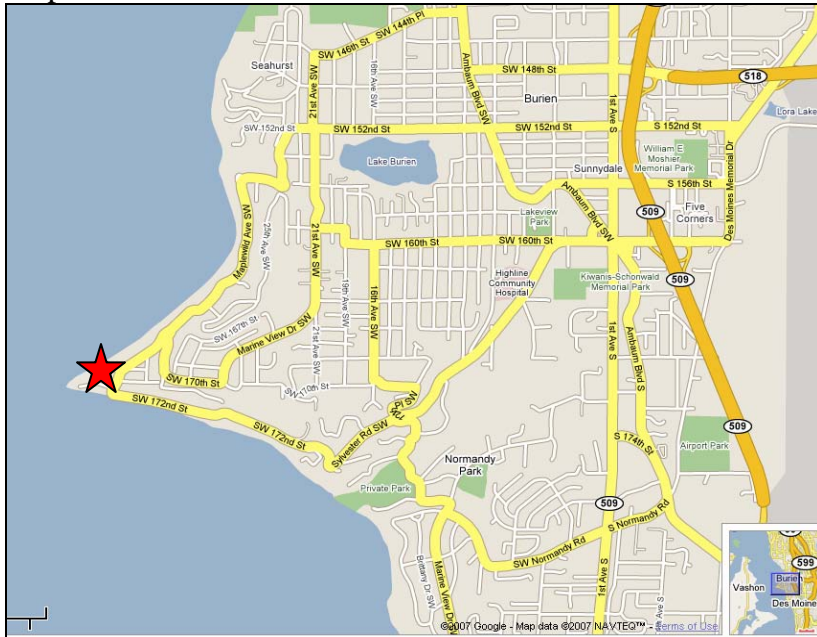

Site #: 8
Site Name: Three Tree Point

County: King
City: Normandy Park

Location: at SW Three Tree Pt Lane and SW 170th St. Take left/right (west towards tip of point) from Maplewild Ave SW on SW 170th Pl.

Access: park at end of street. Walk down short gravel path to cement lookout.

Notes (e.g. special considerations): this path is public access but private property on either side (limited beach access).

Map:

266 meters to west breakwater (left)