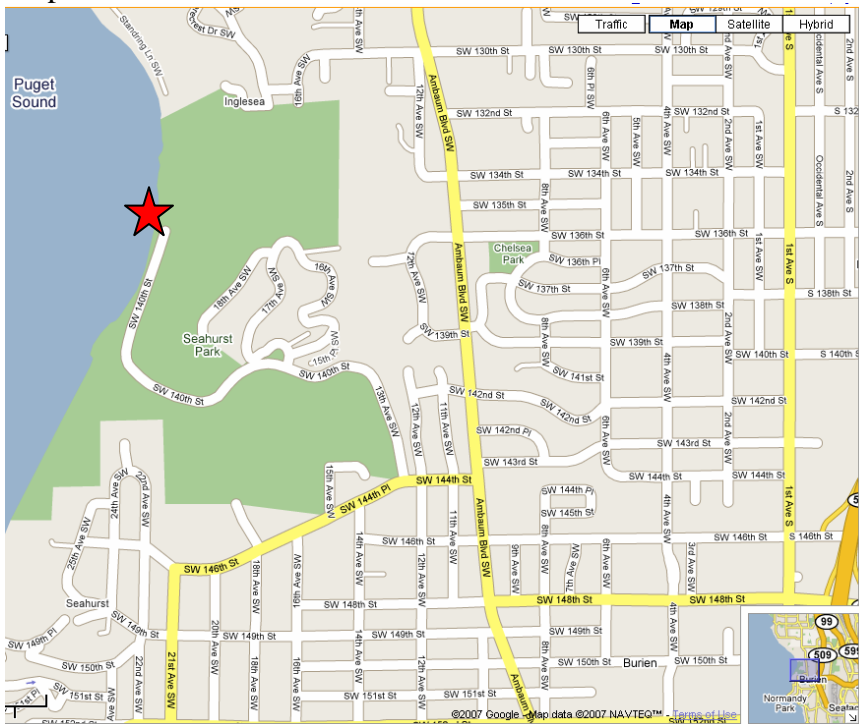

Site #: 9
Site Name: Seahurst Park

County: King
City: Burien

Location: end of SW 140th Street. Survey site on sandy beach 50m out from parking lot.

Access: Parking available at the end of road (or in overflow lots). Walk down stairs and out 50m on sand to survey site (see image below)

Notes (e.g. special considerations): 50m of walking on sand required with some beached logs.

Map:

312 m to corner of bulkhead in front of playground